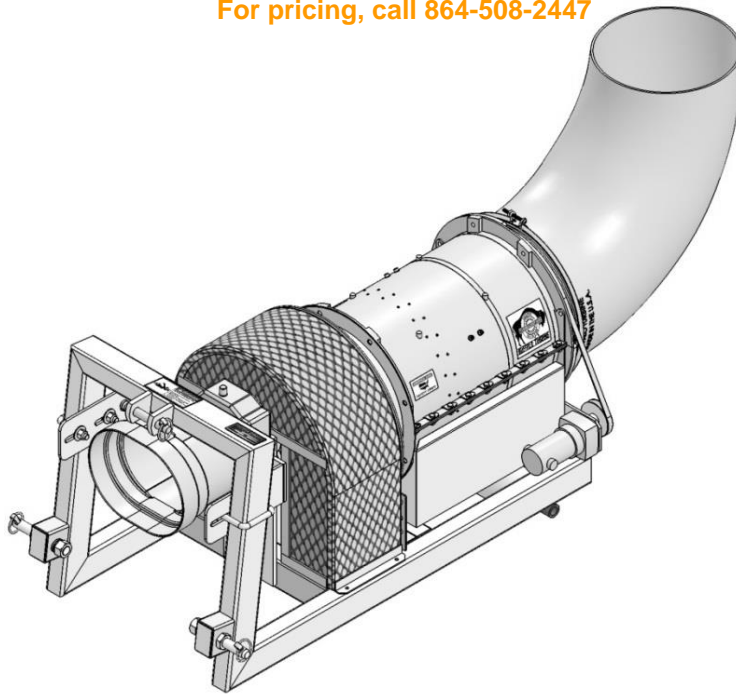

*Better
Chicken Houses*

CYCLONE PTO DEBRIS BLOWER MODEL # BT-CPTO

For pricing, call 864-508-2447

Control:	12V wired 360 Degree Nozzle Control
Machine Warranty:	1 Year Limited Warranty
Overall Length with Nozzle:	63"
Overall Width:	22"
Height:	24"
Weight:	245 lbs
Input Power:	Direct Drive Gearbox
Input RPM:	up to 3780 RPM (USE ONLY @ 540RPM PTO SHAFT SPEED MAX)
Recommended HP @ PTO:	20
Nozzle:	Aerospace Polymer Nozzle (optional aluminum nozzles are available)
Outlet Size:	approx. 12"
Shipping Weight:	340 lbs (132.08kg)
Shipping Box Size:	52"(132.08cm) x 36"(91.44cm) x 46"(116.84cm)